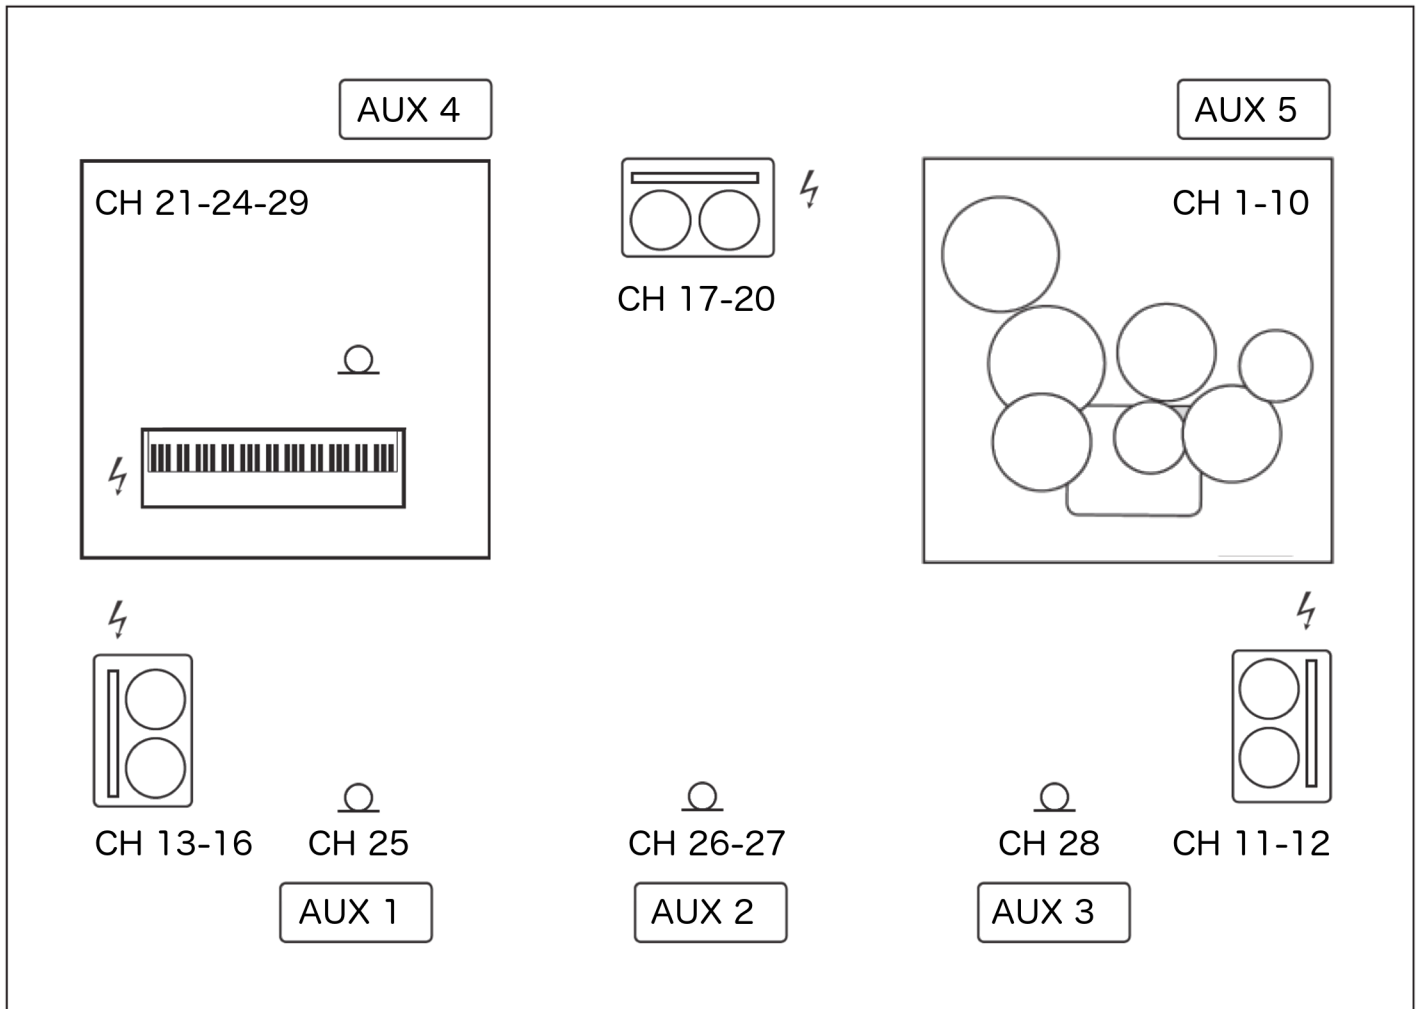

TECH RIDER

7 DOLLAR TAXI

BOMBSHELTER ROMANCE TOUR 2019

VERSION: 01.02

UPDATE: 07.09.2019

PLOT:

CONTACT:

TECHNICAL Q&A: